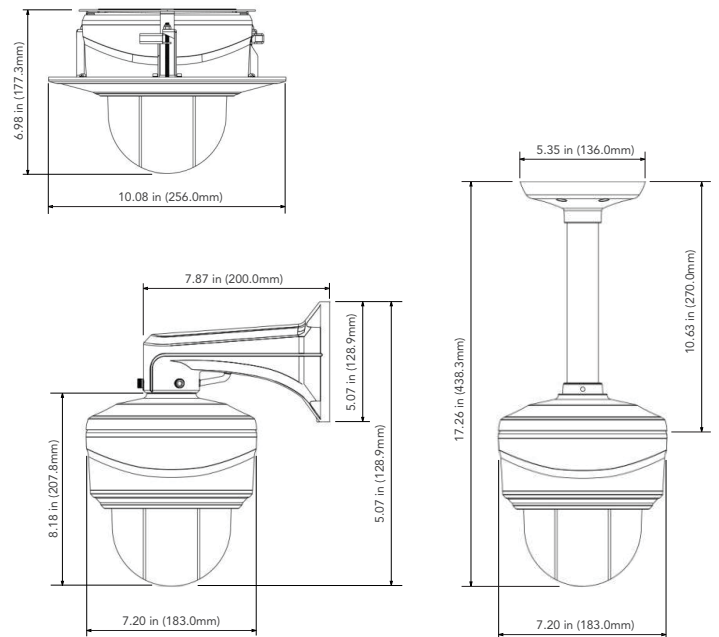

AVC-NPTZ51X23L
5MP MINI PTZ DOME NETWORK CAMERA

InfiniteStar

5MP MINI PTZ DOME NETWORK CAMERA

5MP MINI PTZ DOME NETWORK CAMERA WITH INFINITE-STAR™ FEATURES

The AVYCON AVC-NPTZ51X23L camera is a 5MP Mini 23X PTZ Dome Network Camera using InfiniteStar™ technology, with an ultra-low 0.005 lux sensitivity, providing crisp color images of the environment even at night. This camera supports True Day and Night mode, PoE, and up to 400ft. of Smart IR Illumination. The camera also features Alarm Input/ Output connections, Audio Input/ Output, a microSD slot (256GB max capacity), and is ONVIF compliant. Optional accessories for this camera include Junction Box, Wall, Pendant and Recessed mounts.

FUNCTIONS

- 5MP / 1080P (2592 × 1944) @ 30fps
- Max. resolution: 2592 x 1944
- Supports Smart H.265/H.264 encoding
- True Day & Night ICR with InfiniteStar™ Technology
- Up to 400ft. IR Illumination
- 23X Optical Zoom
- Up to 0.005Lux Sensitivity with InfiniteStar™ Technology
- IR Anti-reflection Design
- 3D DNR, True WDR, HLC, BLC and ROI encoding
- 360° Endless Pan
- 1 channel Audio input; 1 channel Audio output
- 1 channel Alarm input; 1 channel Alarm output
- Built-in micro SD card slot (max. 256 GB)
- DC12V / PoE (802.3at, 14W max.)
- Optional Recessed Installation Design
- IP66 & IK10 Ingress and Vandal Protection
- Supports PTZ Auto Tracking
- Supports remote access with Windows, macOS, iOS and Android
- Operating Temperature: -40°F - 140°F, less than 90% RH

DIMENSIONS

Unit : inch (mm)

OPTIONAL ACCESSORIES

AVM-P-DDMTS-A1

AVM-P-PWMTS-A1

AVM-P-PRMTS-A1

AVM-P-PCMTS-A1

AVC-NPTZ51X23L